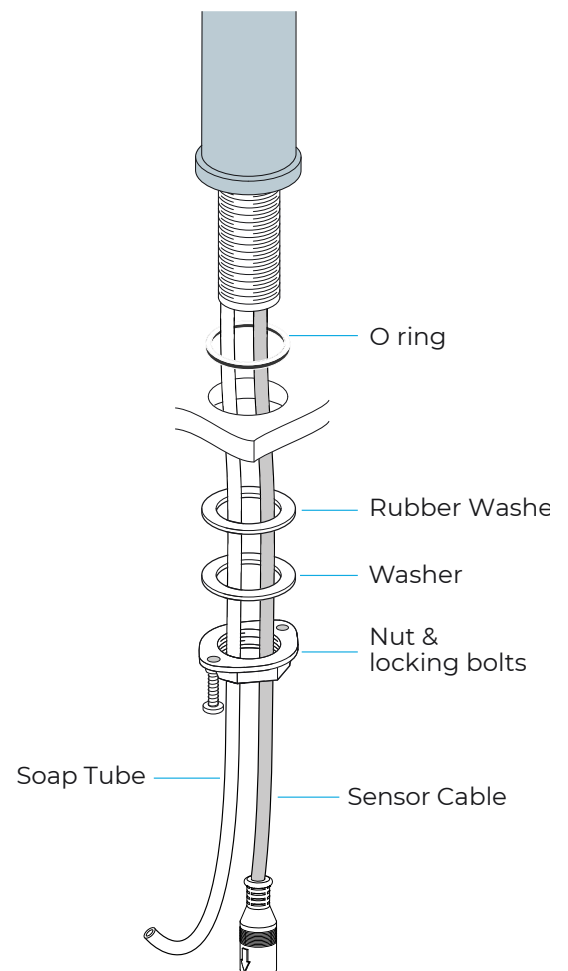

DECK MOUNT MINIMALIST MODERN ROSE GOLD SENSOR SOAP DISPENSER SPECIFICATIONS

SPECS:

Product Type: Commercial
 Main Construction Material: Brass
 Mount Type: Deck
 Handle Type: Infra-Red
 Power: 4 (D) Batteries / AC Adapter
 Optional
 Soap Pump: 6 Volt Noise-Free
 PERISTALTIC Pump System
 Number of Tap Holes: 1
 Valve/Cartridge Type: Solenoid Valve
 Sensing Range: Adjustable with optional
 remote control
 Working Soap: Standard liquid Soap
 Soap Bottle Capacity: 800ML
 Viscosity of Liquid Soap: 0.5ML to 1.5ML,
 adjustable

All dimensions and specifications are nominal and may vary. Use actual products for accuracy in critical situations.