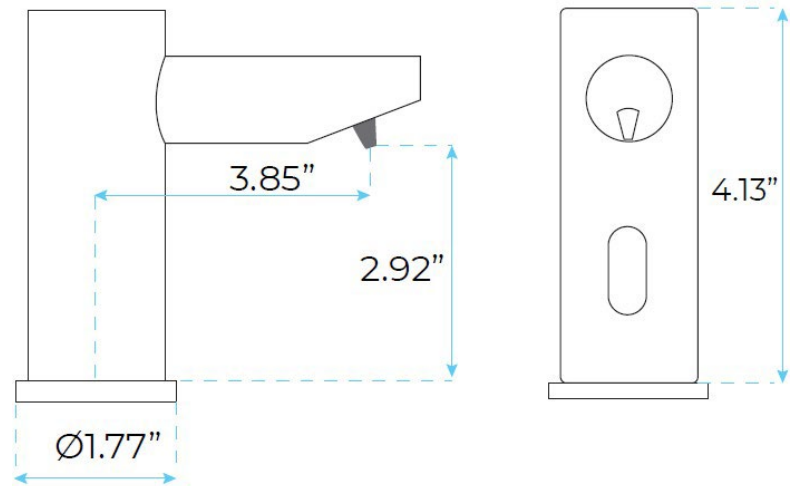

DECK MOUNT MINIMALIST MODERN ROSE GOLD SENSOR SOAP DISPENSER SPECIFICATIONS

SPECS:

Product Type: Commercial
 Main Construction Material: Brass
 Mount Type: Deck
 Handle Type: Infra-Red
 Power: 4 (D) Batteries / AC Adapter
 Optional
 Soap Pump: 6 Volt Noise-Free
 PERISTALTIC Pump System
 Number of Tap Holes: 1
 Valve/Cartridge Type: Solenoid Valve
 Sensing Range: Adjustable with optional
 remote control
 Working Soap: Standard liquid Soap
 Soap Bottle Capacity: 800ML
 Viscosity of Liquid Soap: 0.5ML to 1.5ML,
 adjustable

All dimensions and specifications are nominal and may vary. Use actual products for accuracy in critical situations.